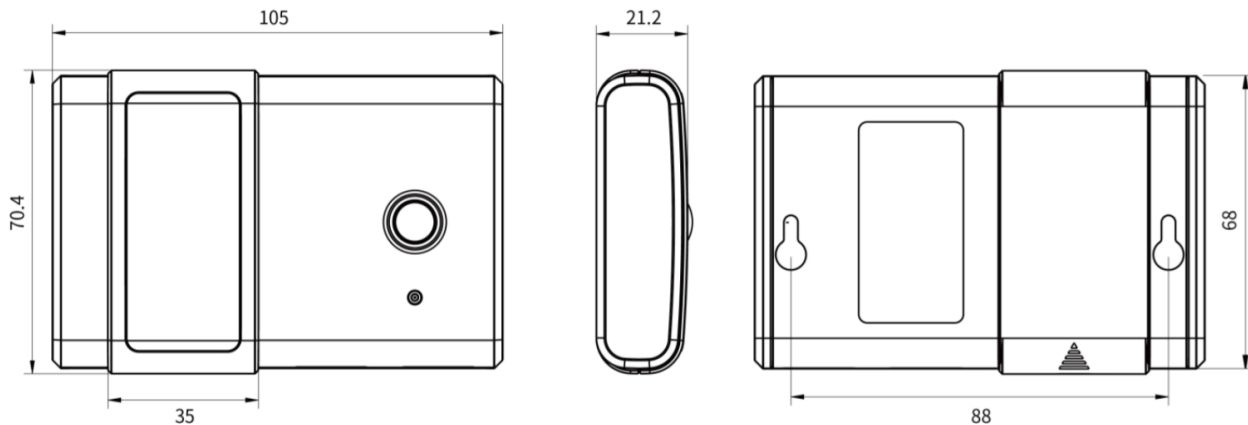

Gateway UG65

Specifications are according to the manufacturer and might change without any notice

Sing Go Tech

AM107

Indoor Air Quality

Sleek, Attractive and Compact Design

Physical characteristics

Power supply	2 × AA Alkaline batteries or type-C port power supply
Battery life at 10 min interval	0.9 years (SF7), 0.7 years (SF10), 1.1 years (VOC disabled, SF7), 0.9 years (VOC disabled, SF10) For guideline purposes only!
Operating Temp.	0°C to +45°C
Relative humidity	0% to 100% non-condensing
Ingress protection	IP30
Dimension	105 × 70.4 × 21.2 mm (4.1 × 2.8 × 0.8 in)
Installation	Wall mounting
Display	2.13 inch black & white E-Ink display

AM107

Indoor Air Quality Sleek, Attractive and Compact Design

Dimensions in millimeters (mm)

Motion area coverage in meters (m)