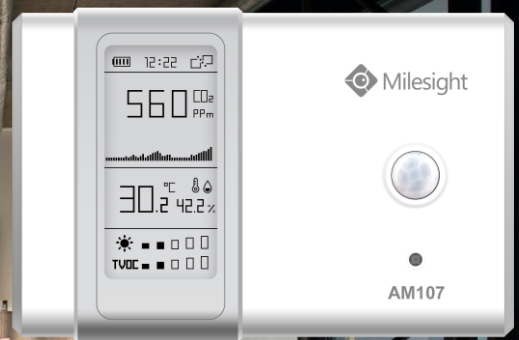

AM107

Indoor Air Quality

Sleek, Attractive and Compact Design

AM107 is ideal for Indoor Air Quality applications, measuring

- Temperature
- Humidity
- CO2
- TVOC
- Light (Illumination)
- Motion (PIR)
- Barometric pressure

AM107's real-time data can be shown on the E-ink display.

AM107 is widely used in offices, stores, classrooms, hospitals, kindergartens, etc.

AM107 applies 2 standard AA batteries, providing approximately one-year battery life.

Gateway UG65

Specifications are according to the manufacturer and might change without any notice

Sing Go Tech

AM107

Indoor Air Quality

Sleek, Attractive and Compact Design

Physical characteristics

Power supply	2 × AA Alkaline batteries or type-C port power supply
Battery life at 10 min interval	0.9 years (SF7), 0.7 years (SF10), 1.1 years (VOC disabled, SF7), 0.9 years (VOC disabled, SF10) For guideline purposes only!
Operating Temp.	0°C to +45°C
Relative humidity	0% to 100% non-condensing
Ingress protection	IP30
Dimension	105 × 70.4 × 21.2 mm (4.1 × 2.8 × 0.8 in)
Installation	Wall mounting
Display	2.13 inch black & white E-Ink display